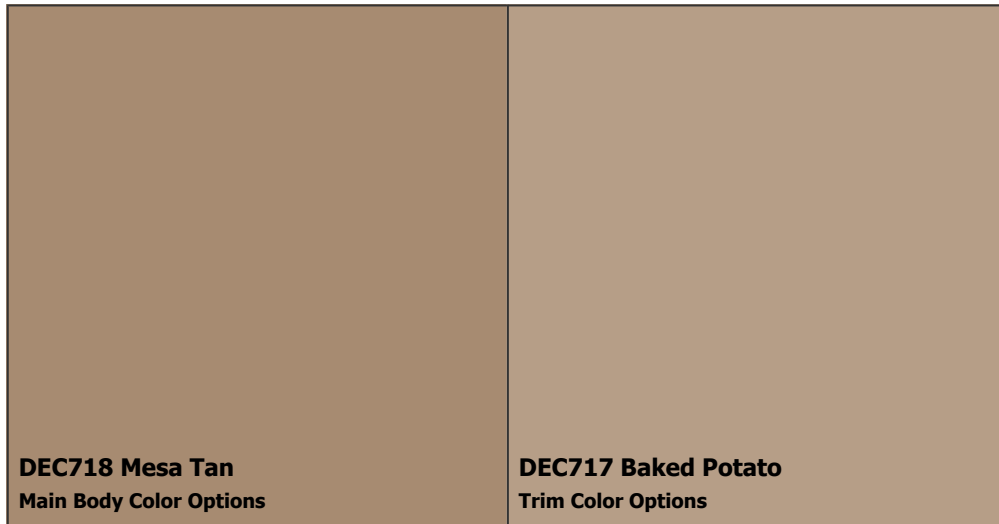

# Paradise Manor

**SUBDIVISION:** Paradise Manor

**LOCATION:** Scottsdale, AZ, 85254

## Exterior Color Scheme

**NOTES TO HOMEOWNERS:** Approved 1/2012

**COLOR DISCLAIMER:** These color chips are produced as accurately as possible; however, actual paint colors may vary from these samples and from batch to batch. Paint colors are affected by many factors, including lighting, age, type of finish, type of surface, and adjacent colors. Some colors may require more than one coat for complete coverage. If final color appearance and color matches are critical, paint should be sampled on the actual surface before full application. Application of the paint constitutes acceptance of the color. Dunn-Edwards assumes no responsibility for color after application.